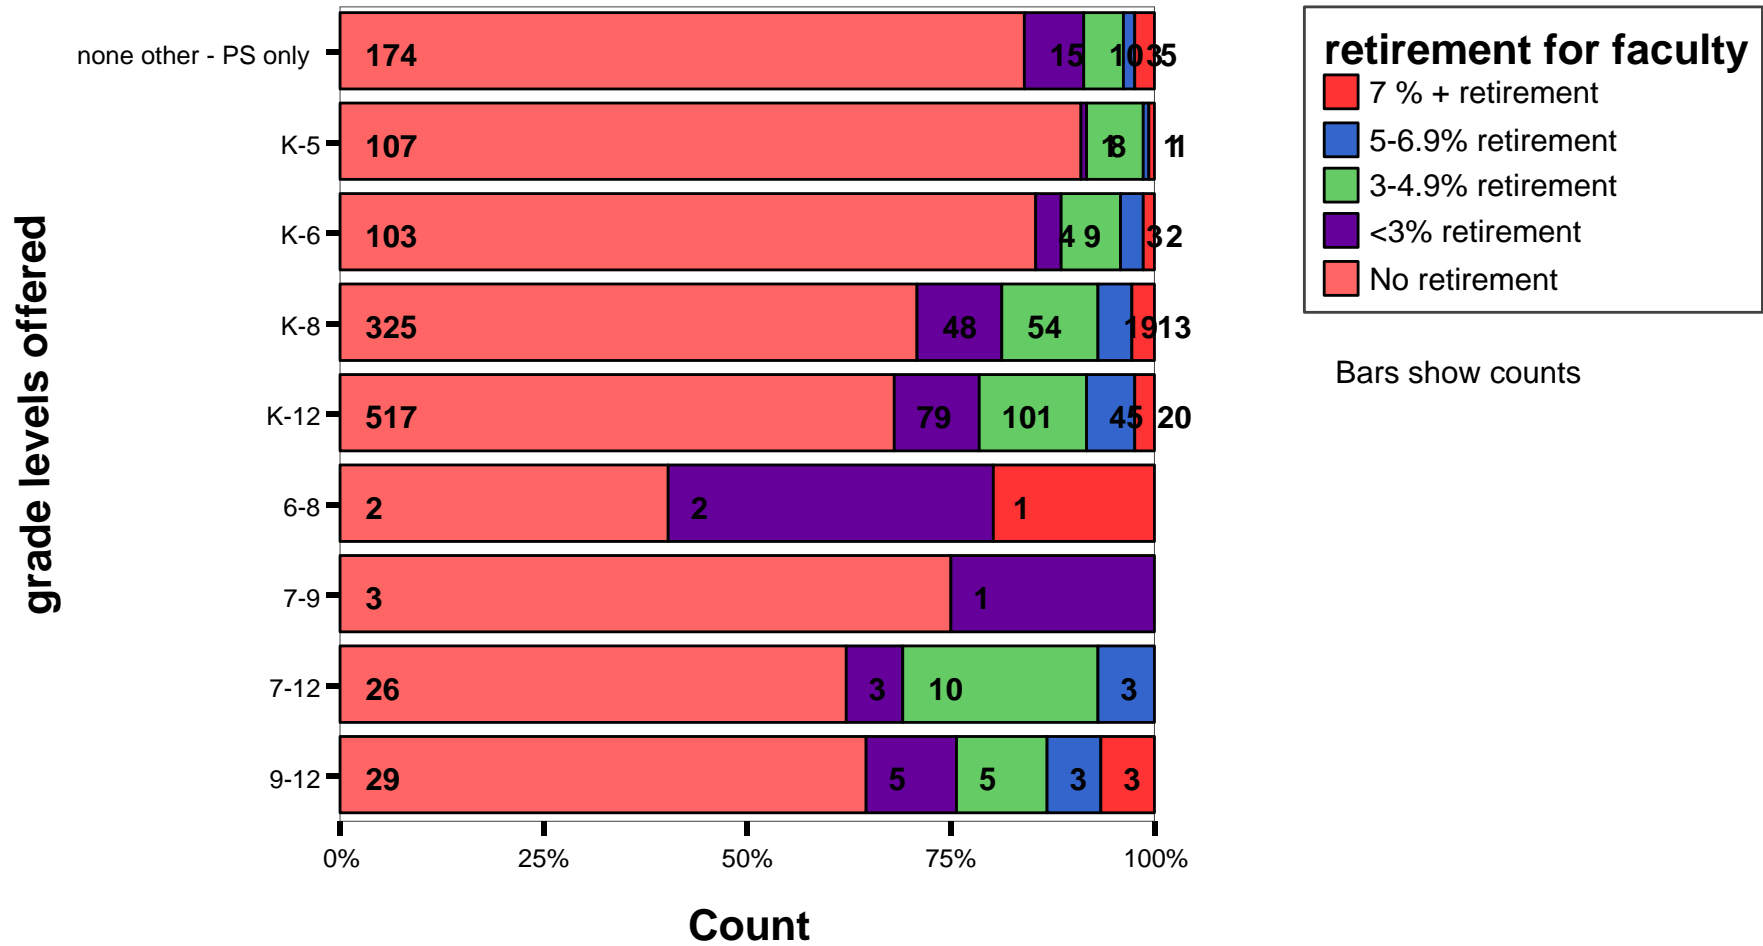

By grade levels offered - BENEFITS

Retirement for Faculty