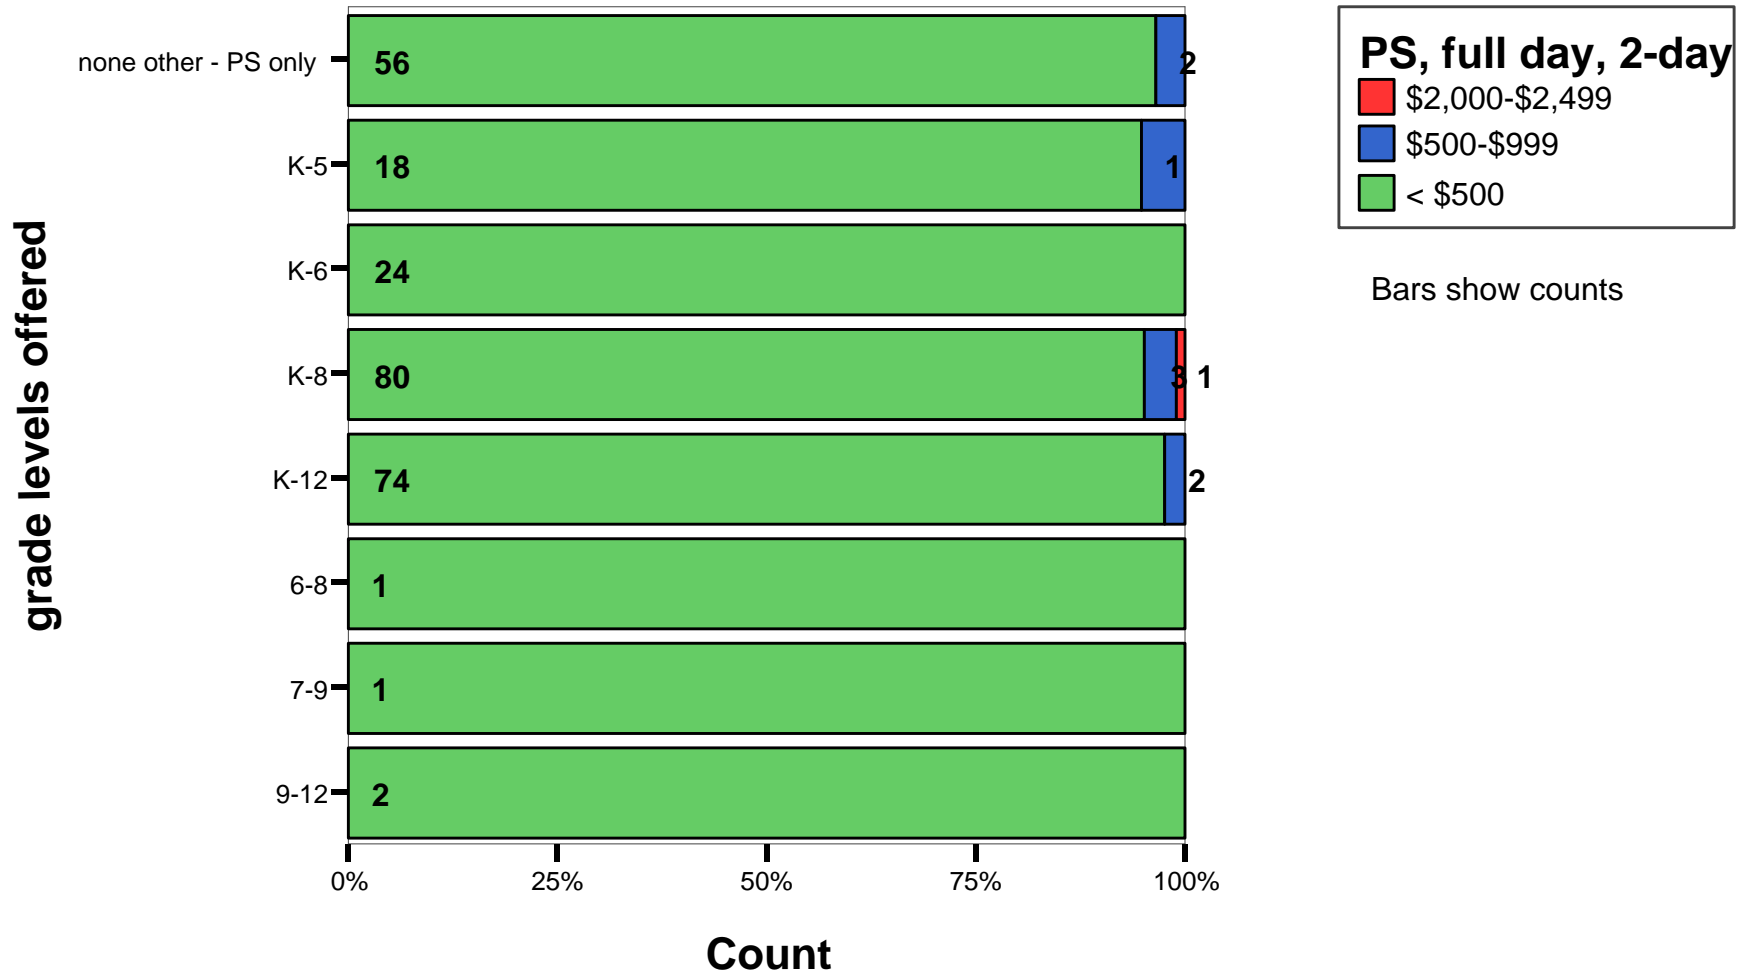

By grade levels offered - TUITION AND FEES

Pre-School - full day - 2 day