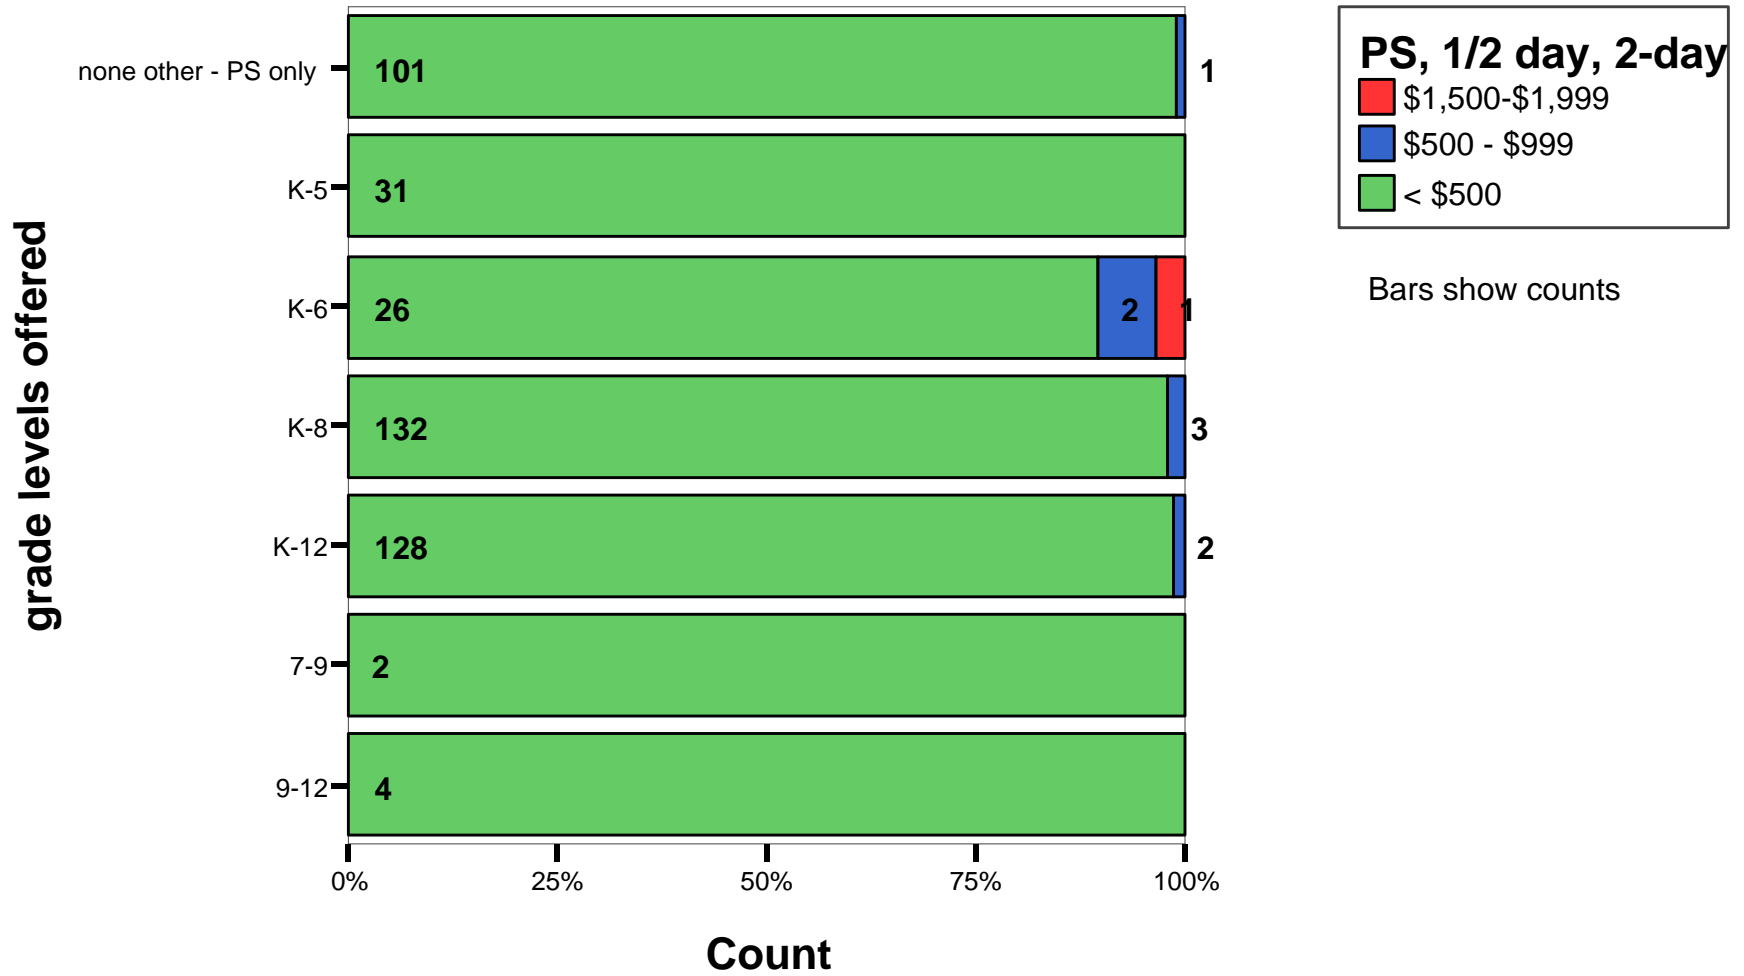

By grade levels offered - TUITION AND FEES

Pre-School - half day - 2 day