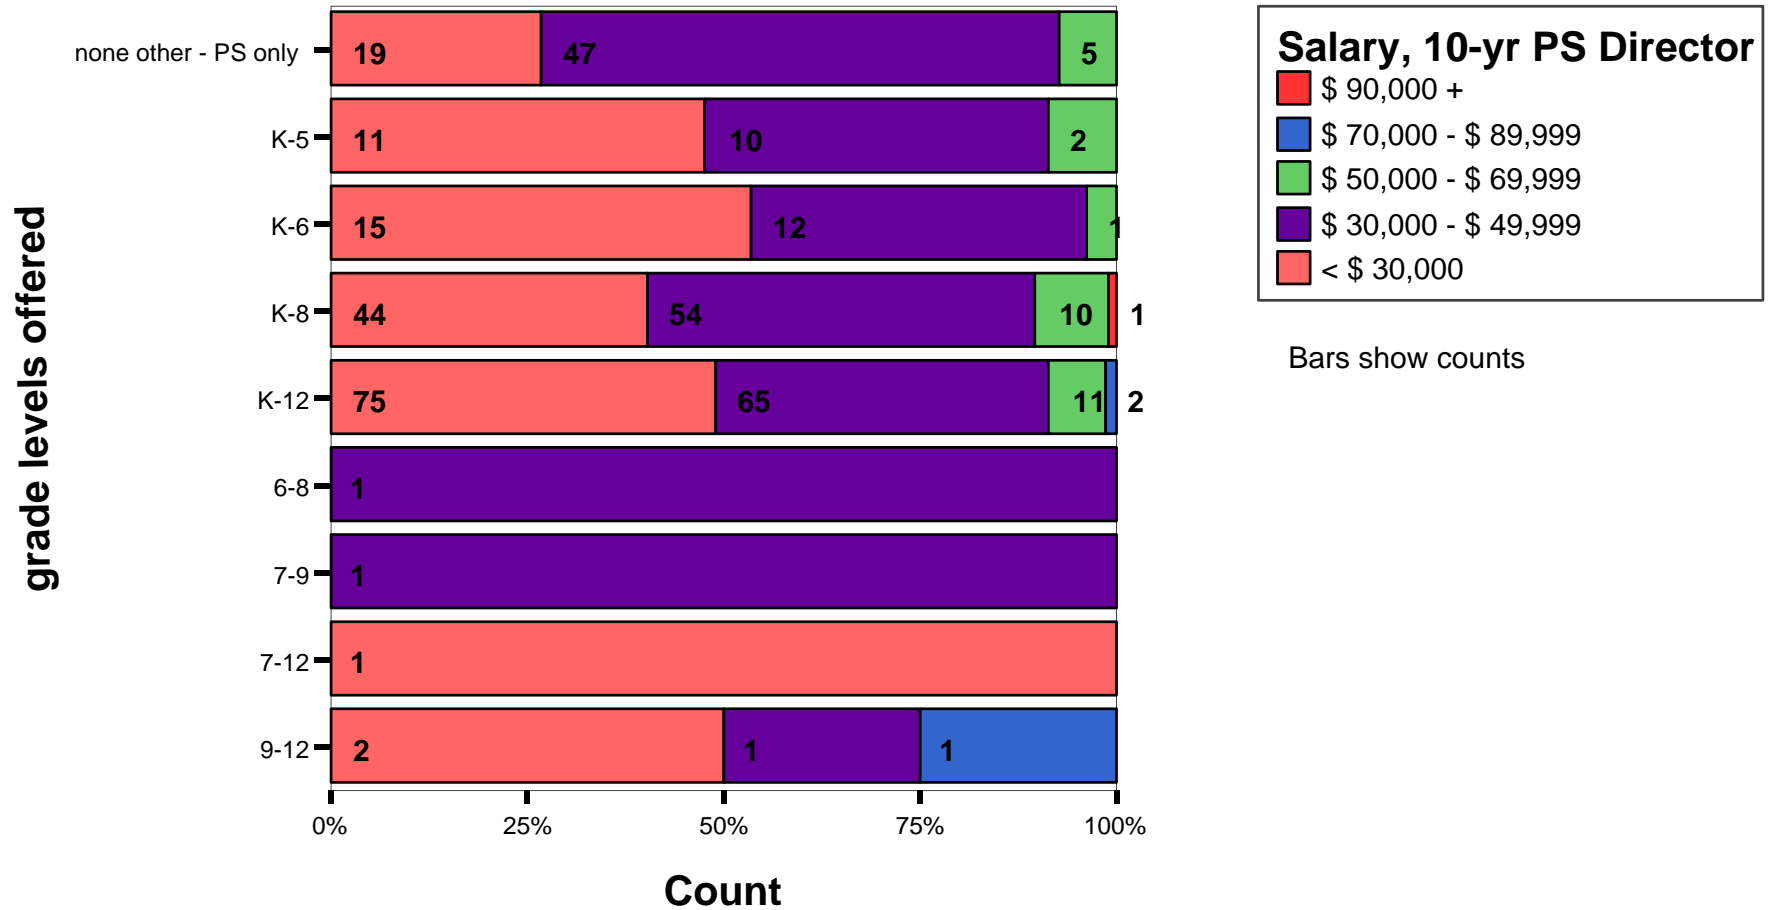

Beginning Director

Bars show counts

By grade levels offered - SALARIES

Pre-School Director with 10-years Experience

By grade levels offered - SALARIES

Pre-School Director - Highest Paid

Salary, highest PS Direcotr