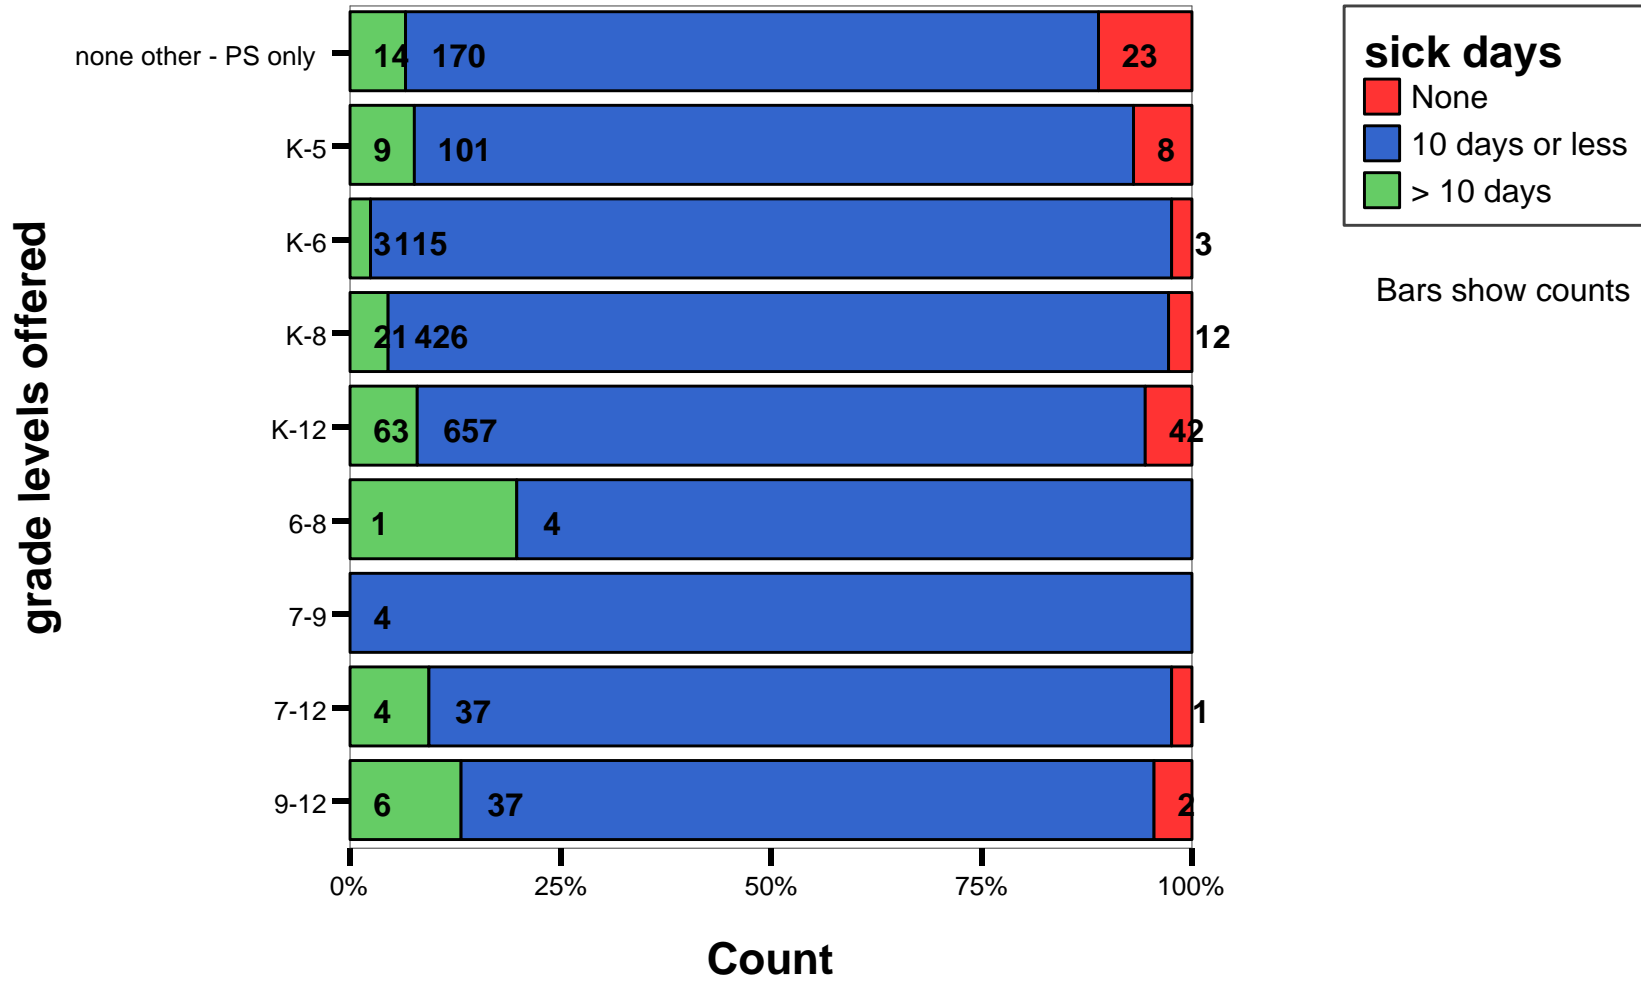

By grade levels offered - BENEFITS

Do you offer sick pay?