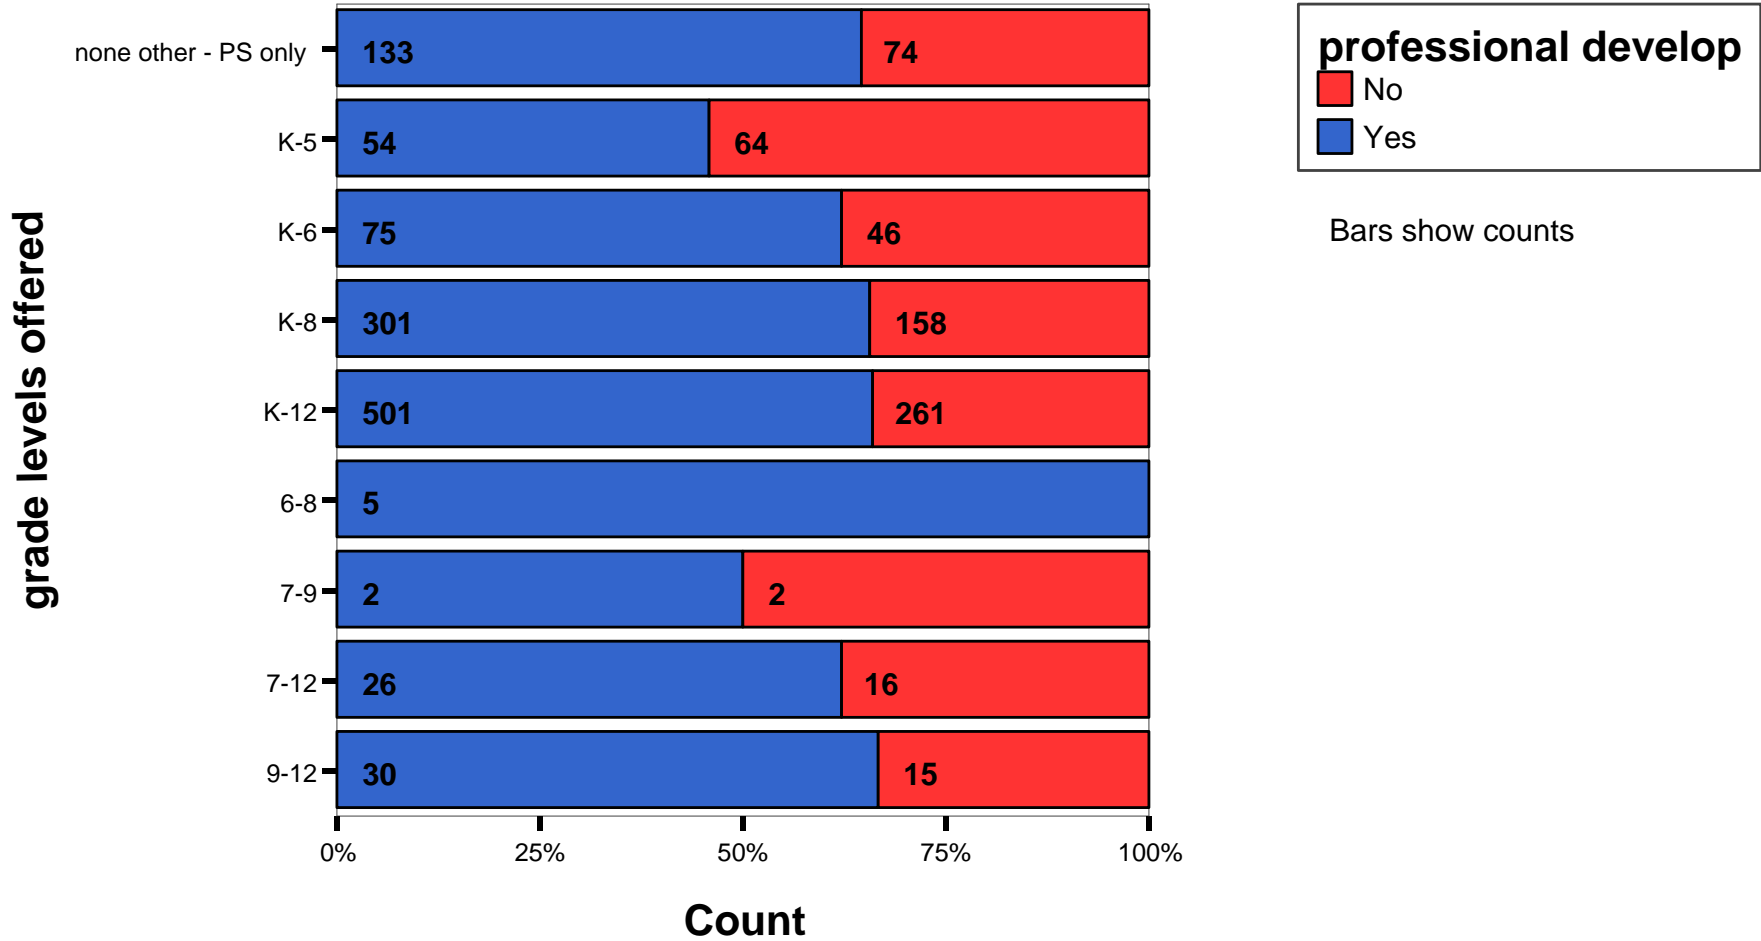

By grade levels offered - BENEFITS

Do you provide funding for professional development?