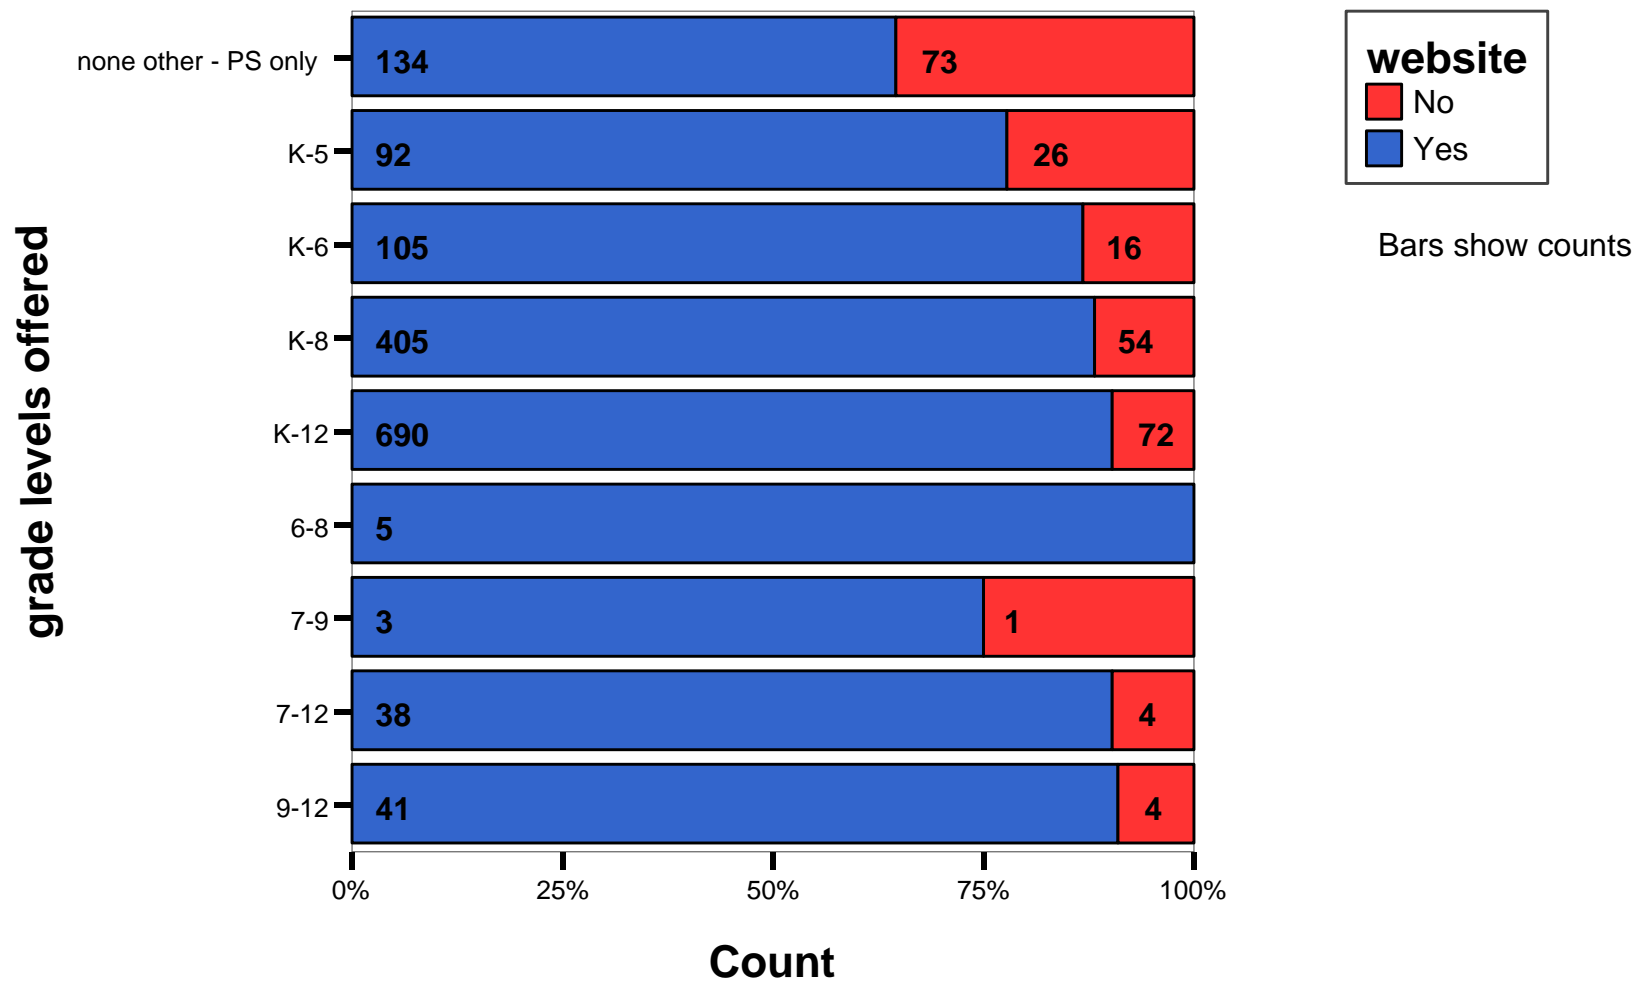

Percentage of faculty retiring within 5 years

By grade levels offered

PERSONNEL AND PROGRAMS

Percentage of administrators retiring within 5 years

By grade levels offered - PERSONNEL AND PROGRAMS

Does your school have a website?