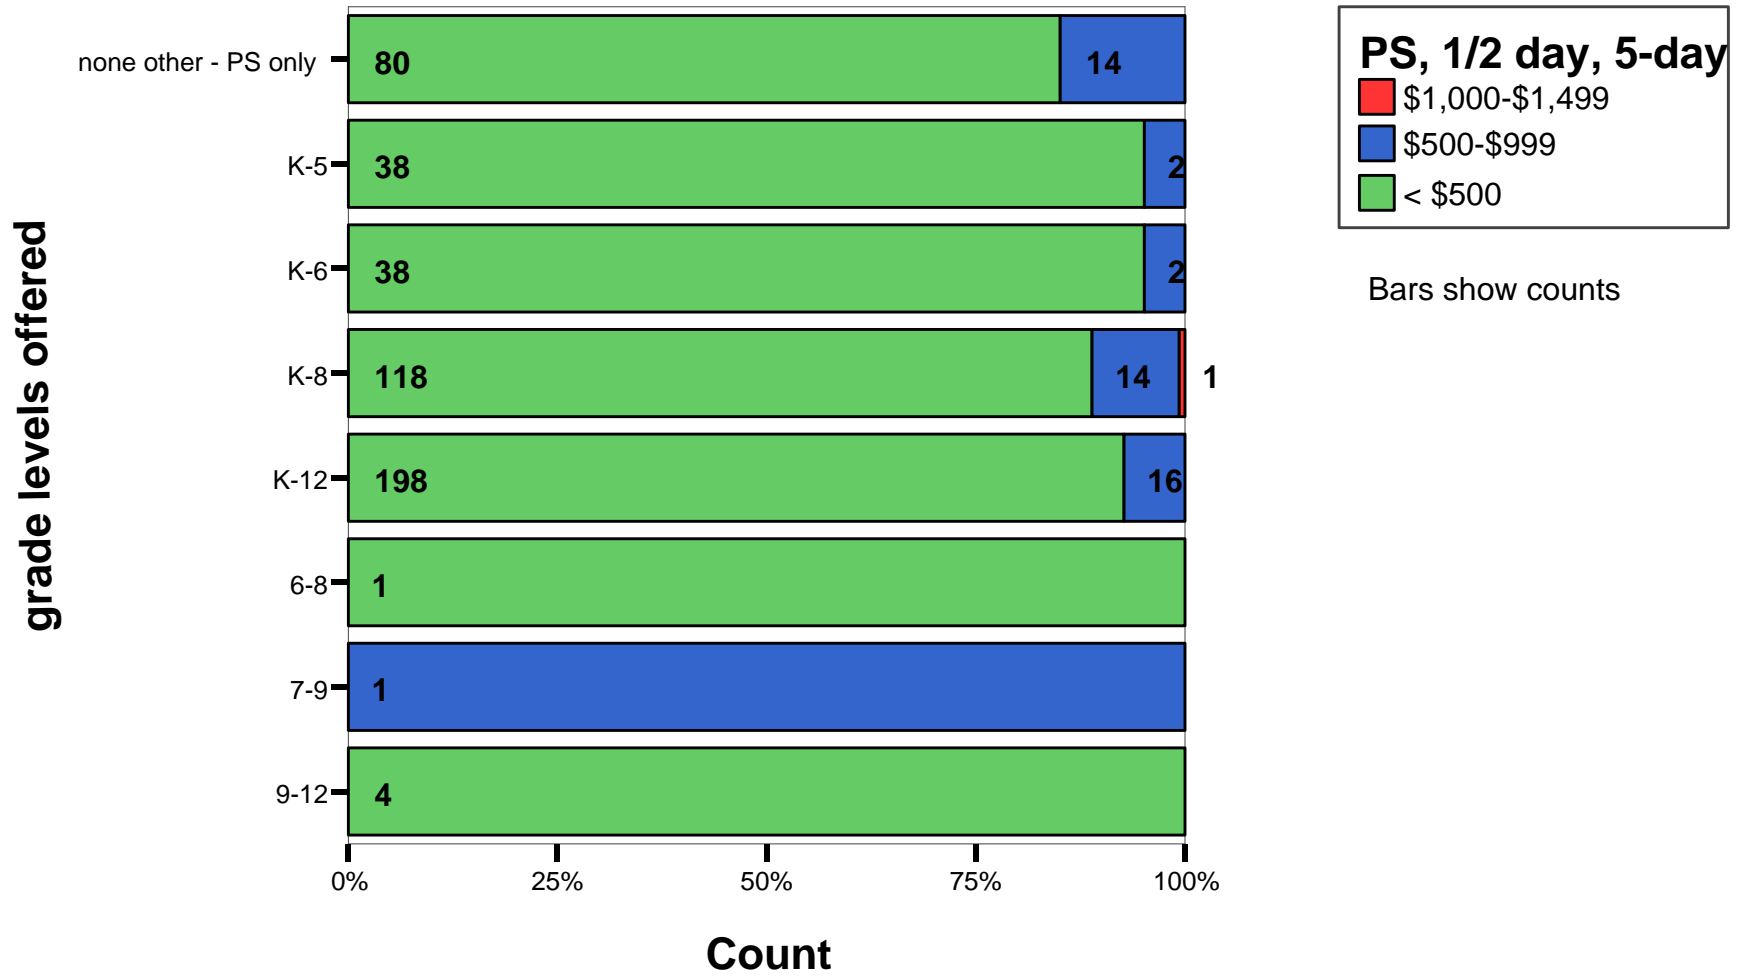

Pre-School - half day - 2 day

By grade levels offered - TUITION AND FEES

Pre-School - half day - 3 day

By grade levels offered - TUITION AND FEES

Pre-School - half day - 5 day

By grade levels offered - TUITION AND FEES