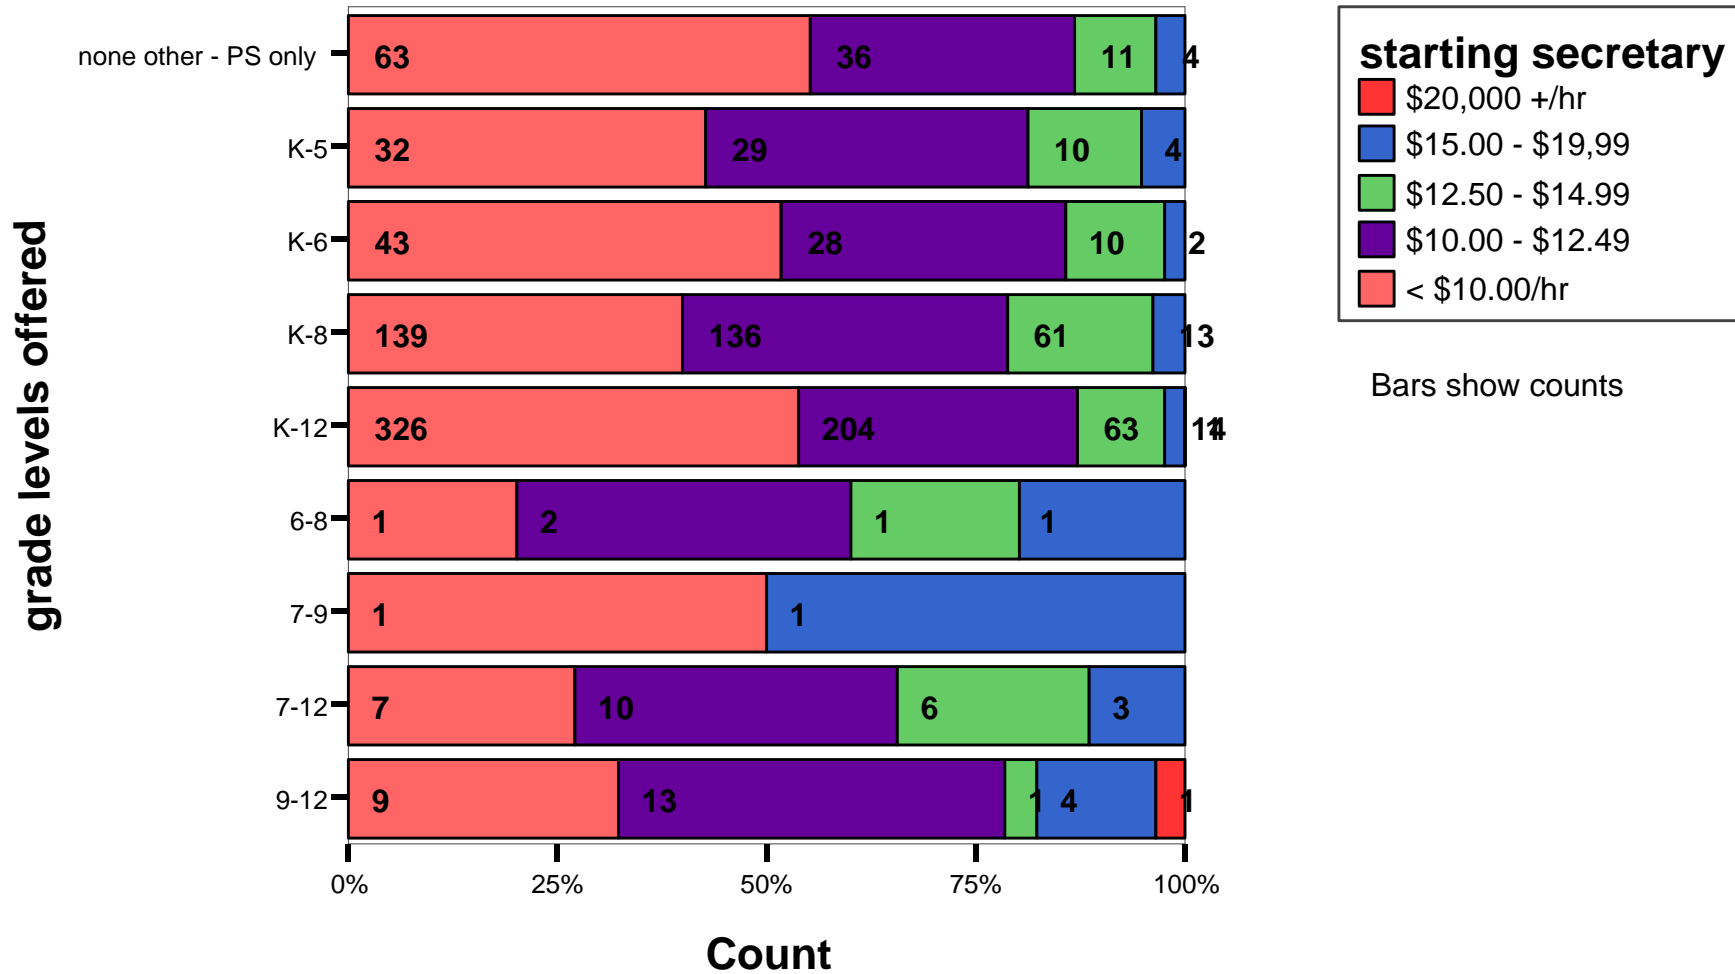

By grade levels offered - WAGES

Starting Secretary