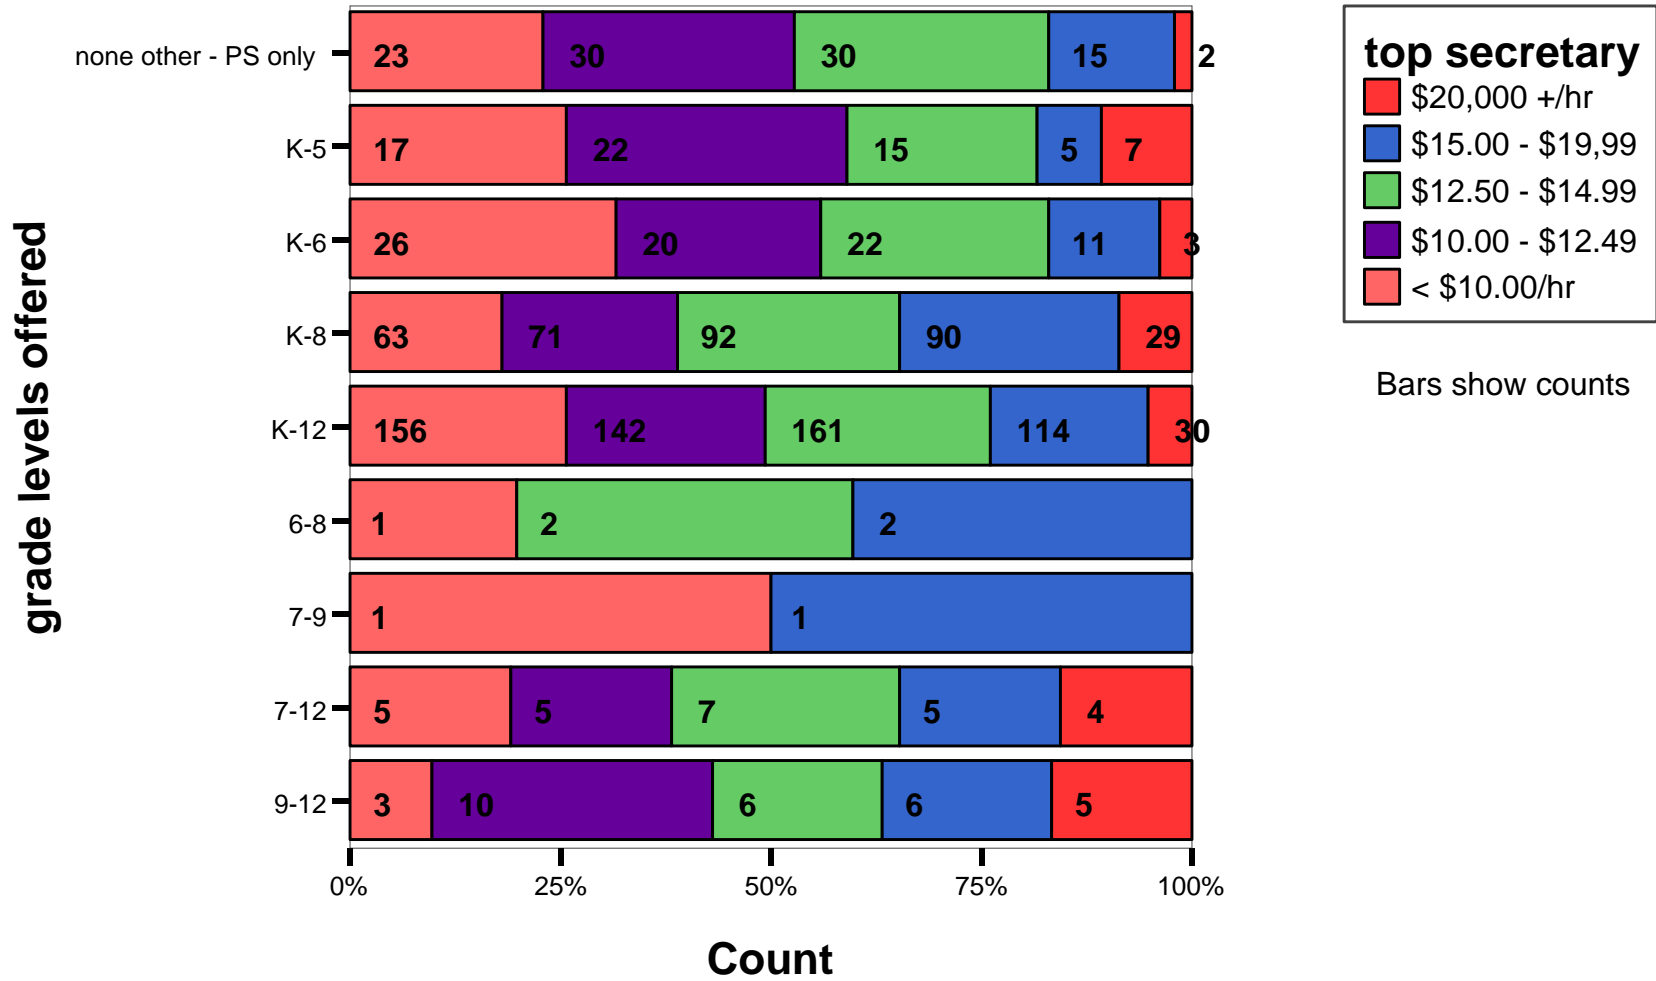

By grade levels offered - WAGES

Highest Paid Secretary