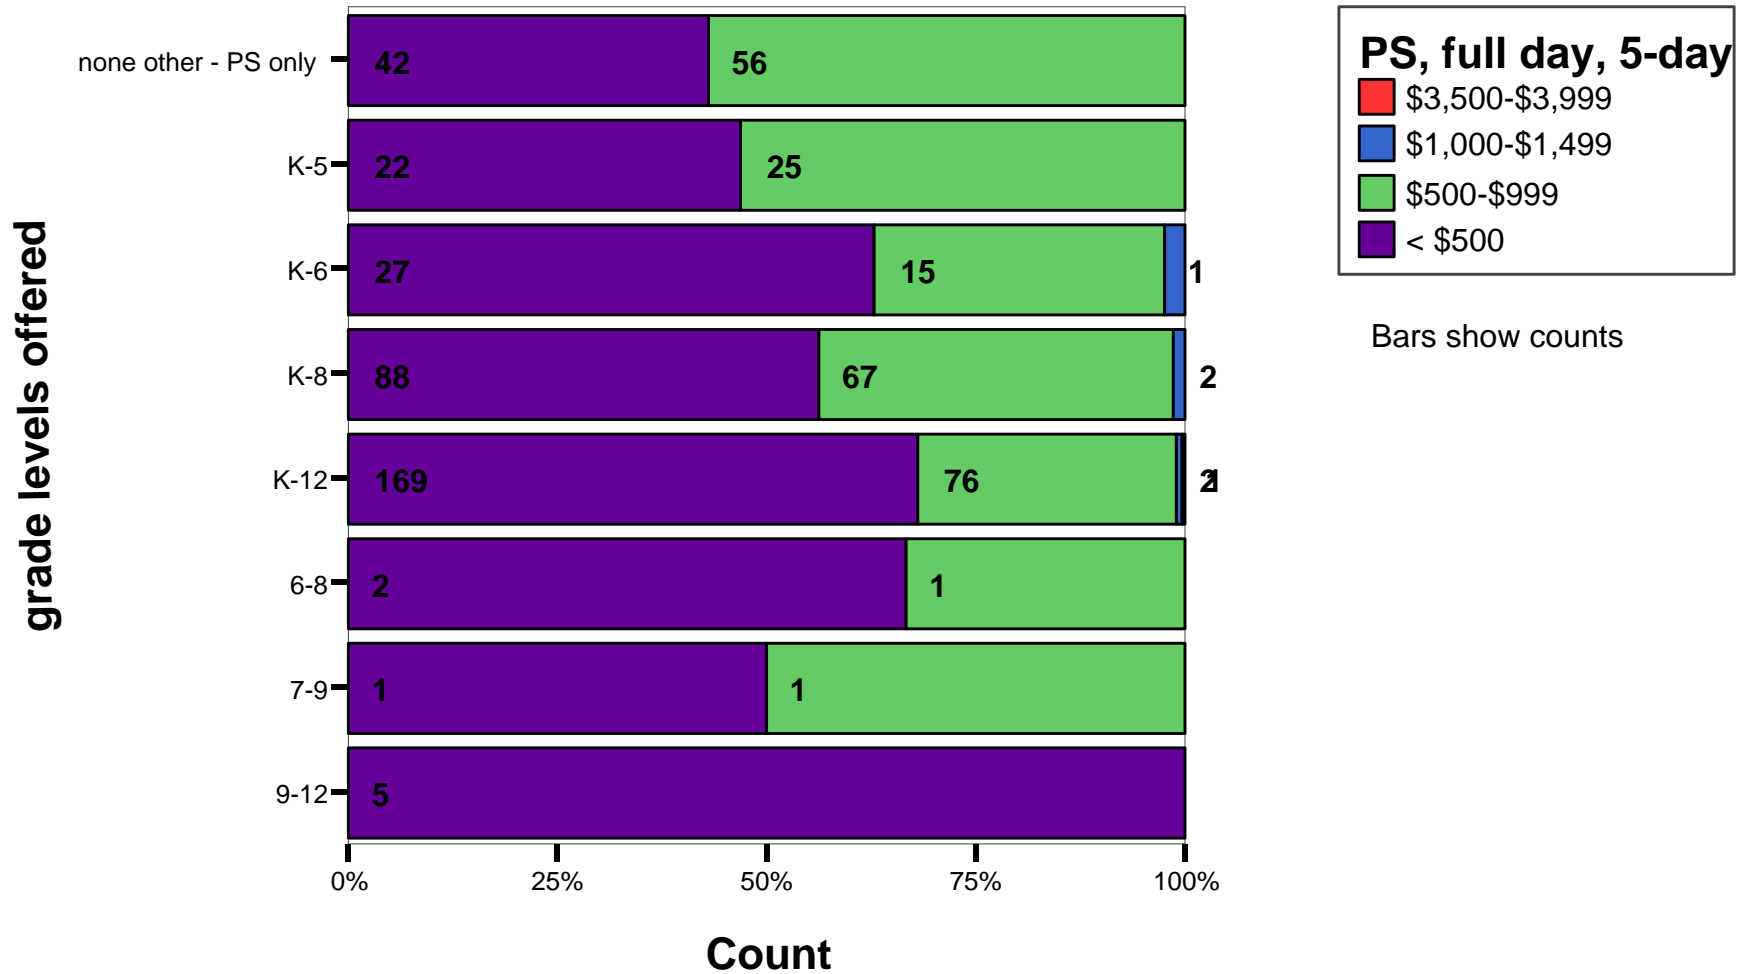

Pre-School - full day - 2 day

By grade levels offered - TUITION AND FEES

Pre-School - full day - 3 day

By grade levels offered - TUITION AND FEES

Pre-School - full day - 5 day

By grade levels offered - TUITION AND FEES