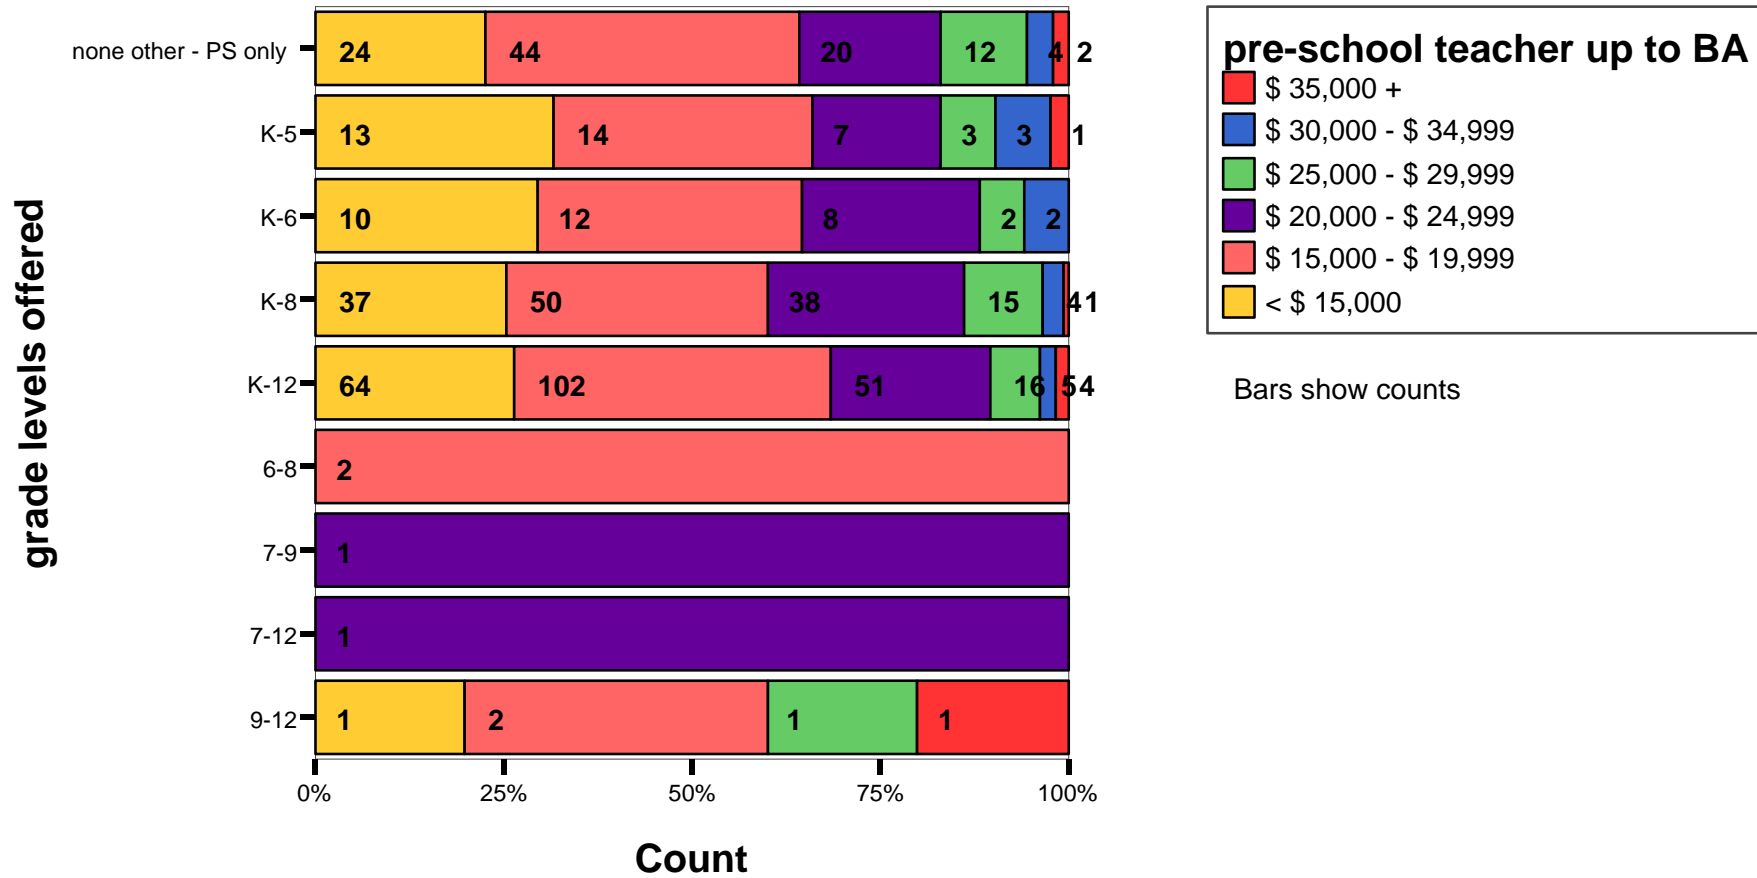

By grade levels offered - SALARIES

Pre-School teacher up to BA