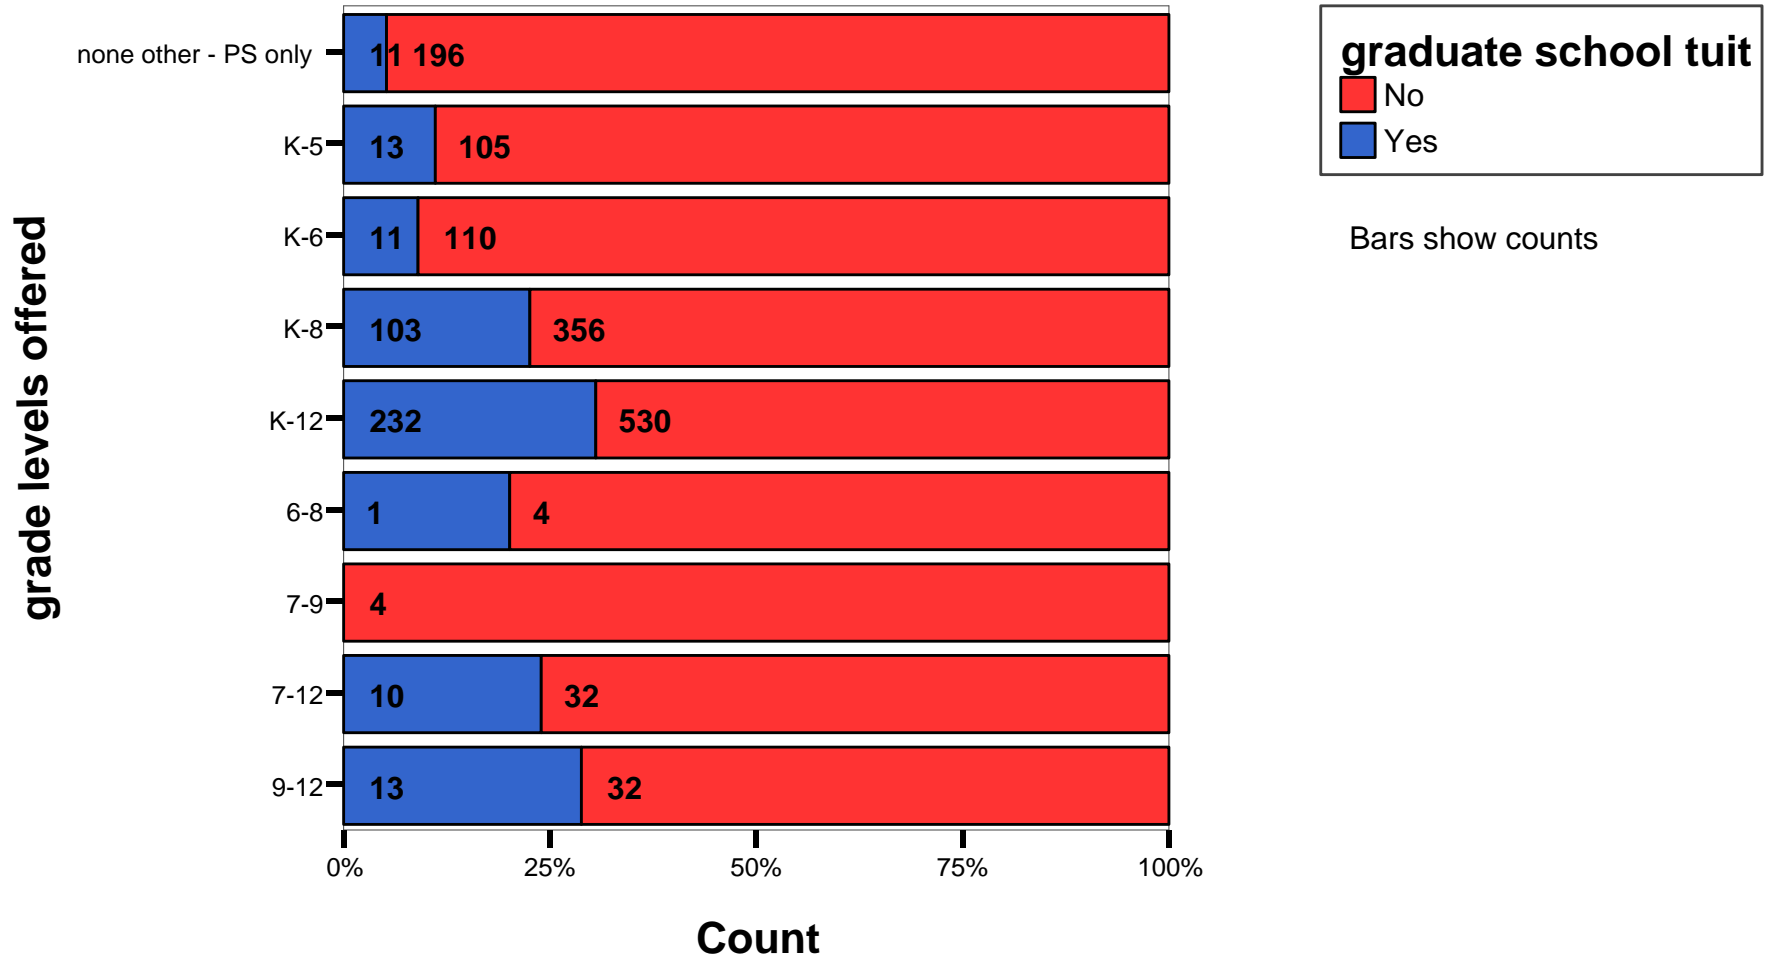

By grade levels offered - BENEFITS

Do you offer graduate school tuition?