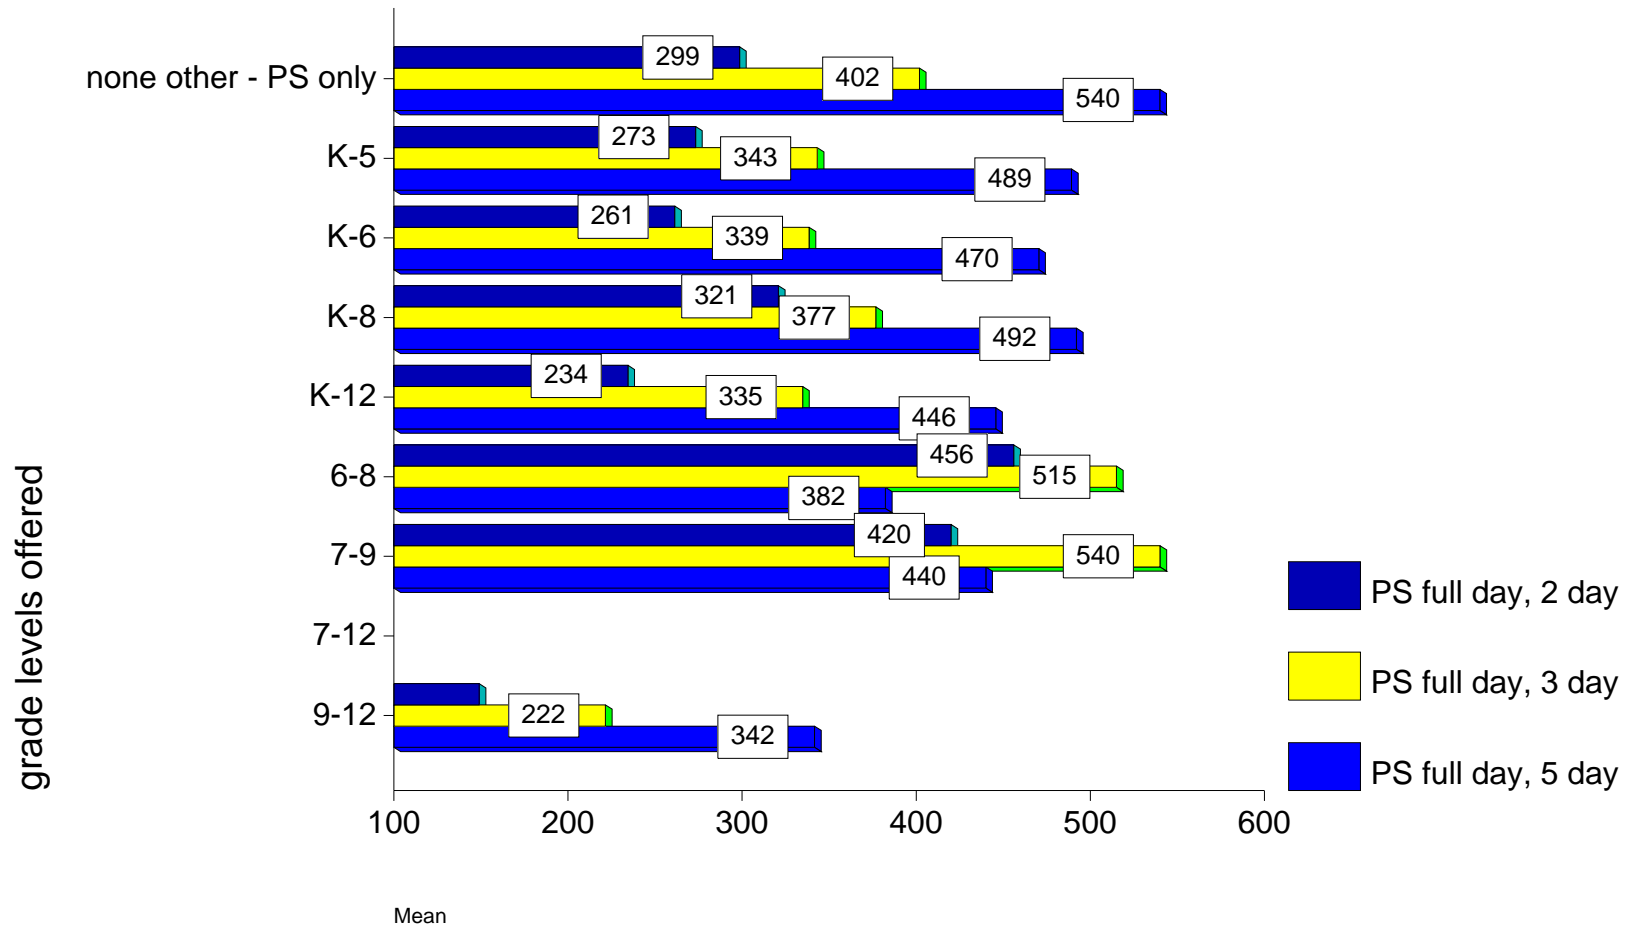

By grade levels offered

TUITION AND FEES

Average Pre-School tuition rates - half day

By grade levels offered

TUITION AND FEES

Average Pre-School tuition rates - full day

By grade levels offered - TUITION AND FEES