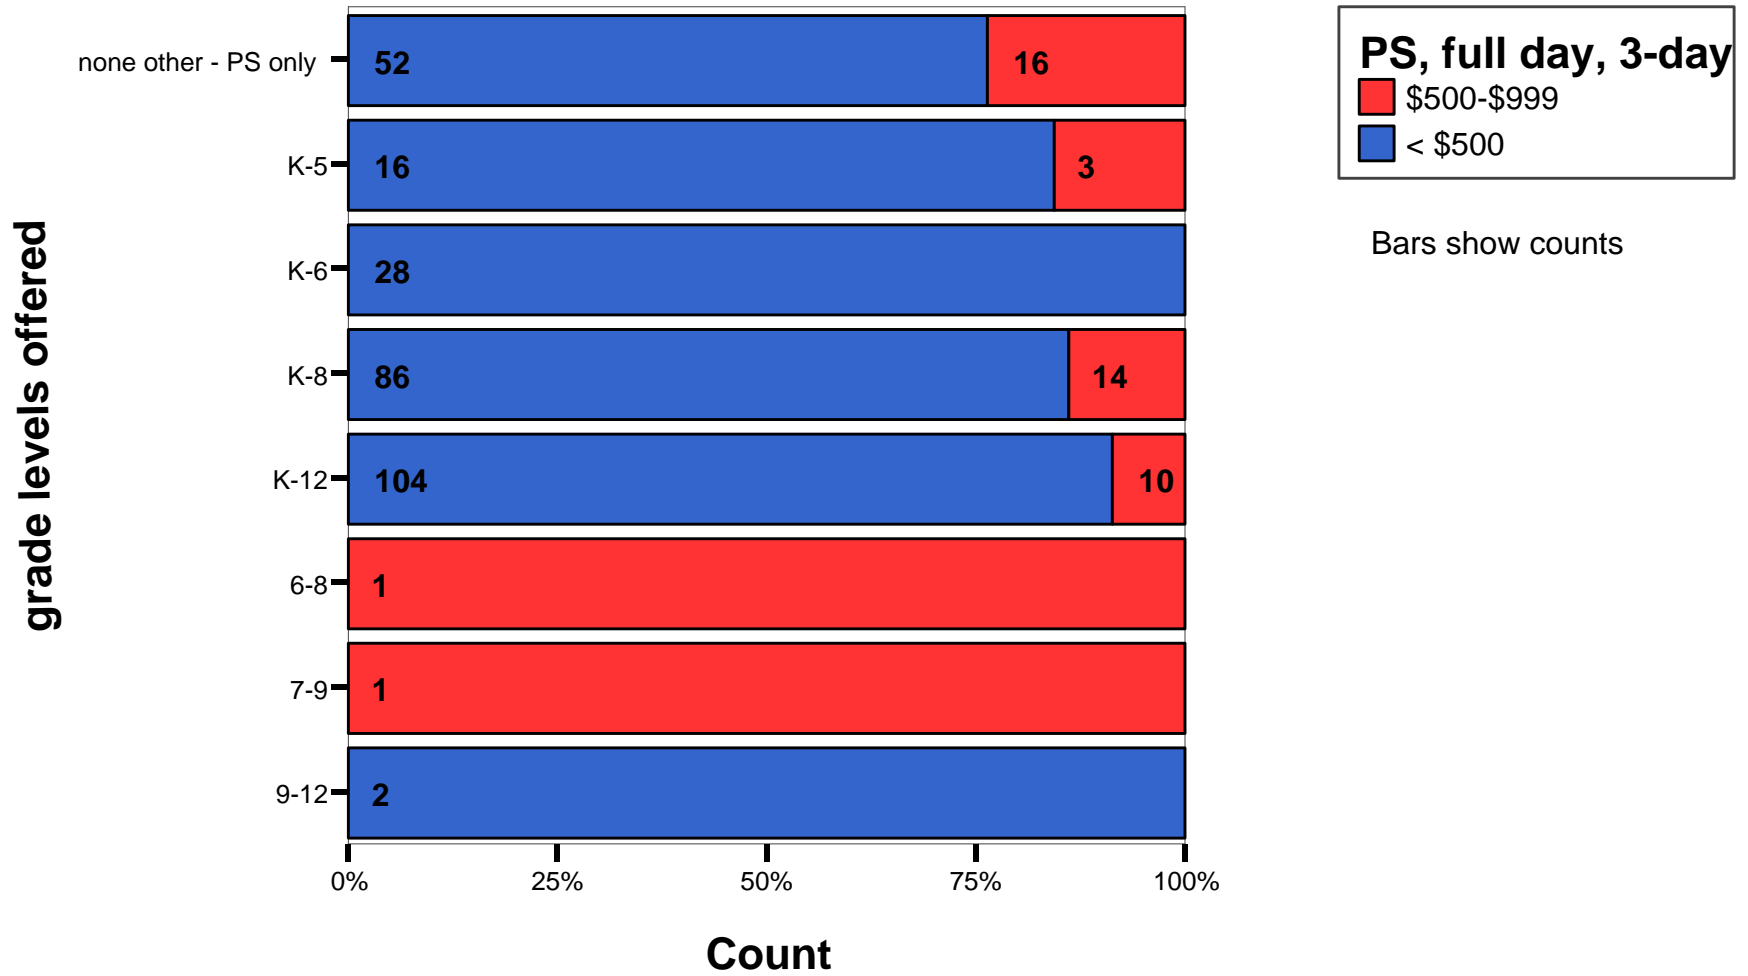

By grade levels offered - TUITION AND FEES

Pre-School - full day - 3 day