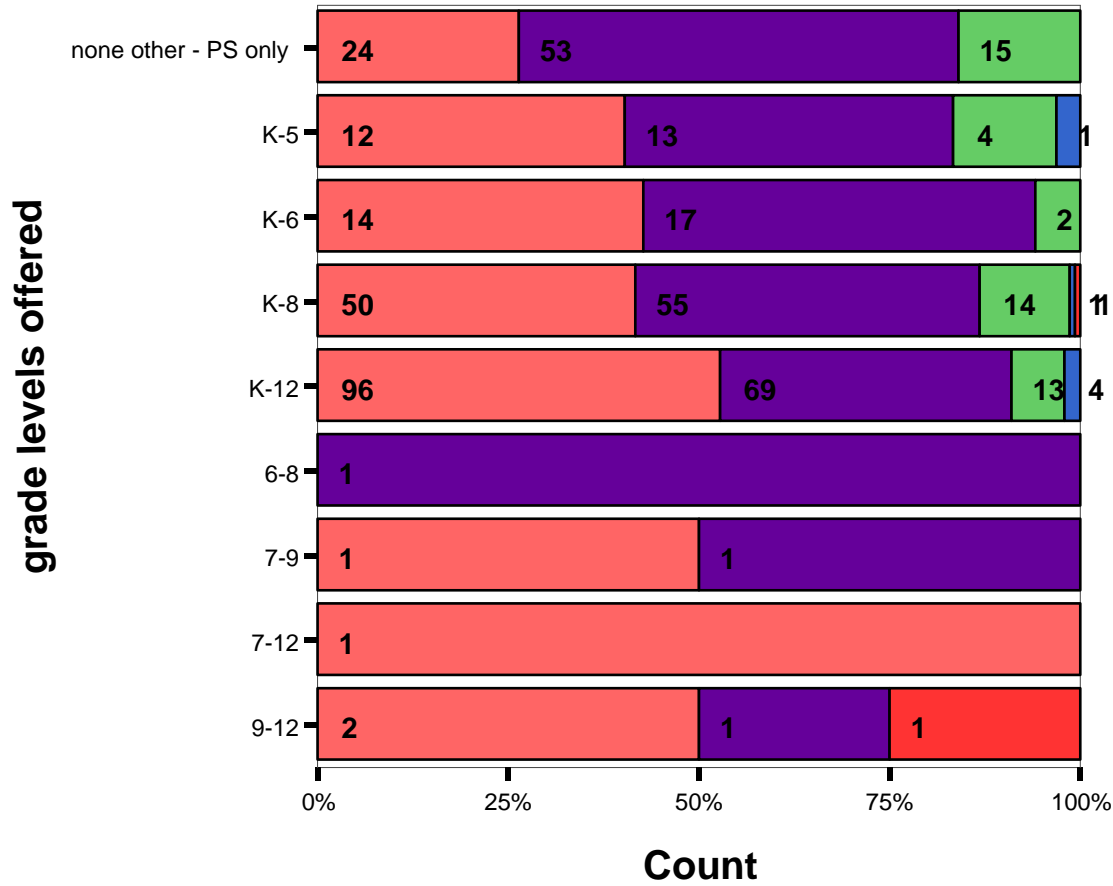

Beginning Director

Bars show counts

By grade levels offered - SALARIES

Pre-School Director with 10-years Experience

By grade levels offered - SALARIES

Pre-School Director - Highest Paid

Salary, highest PS Direcotr