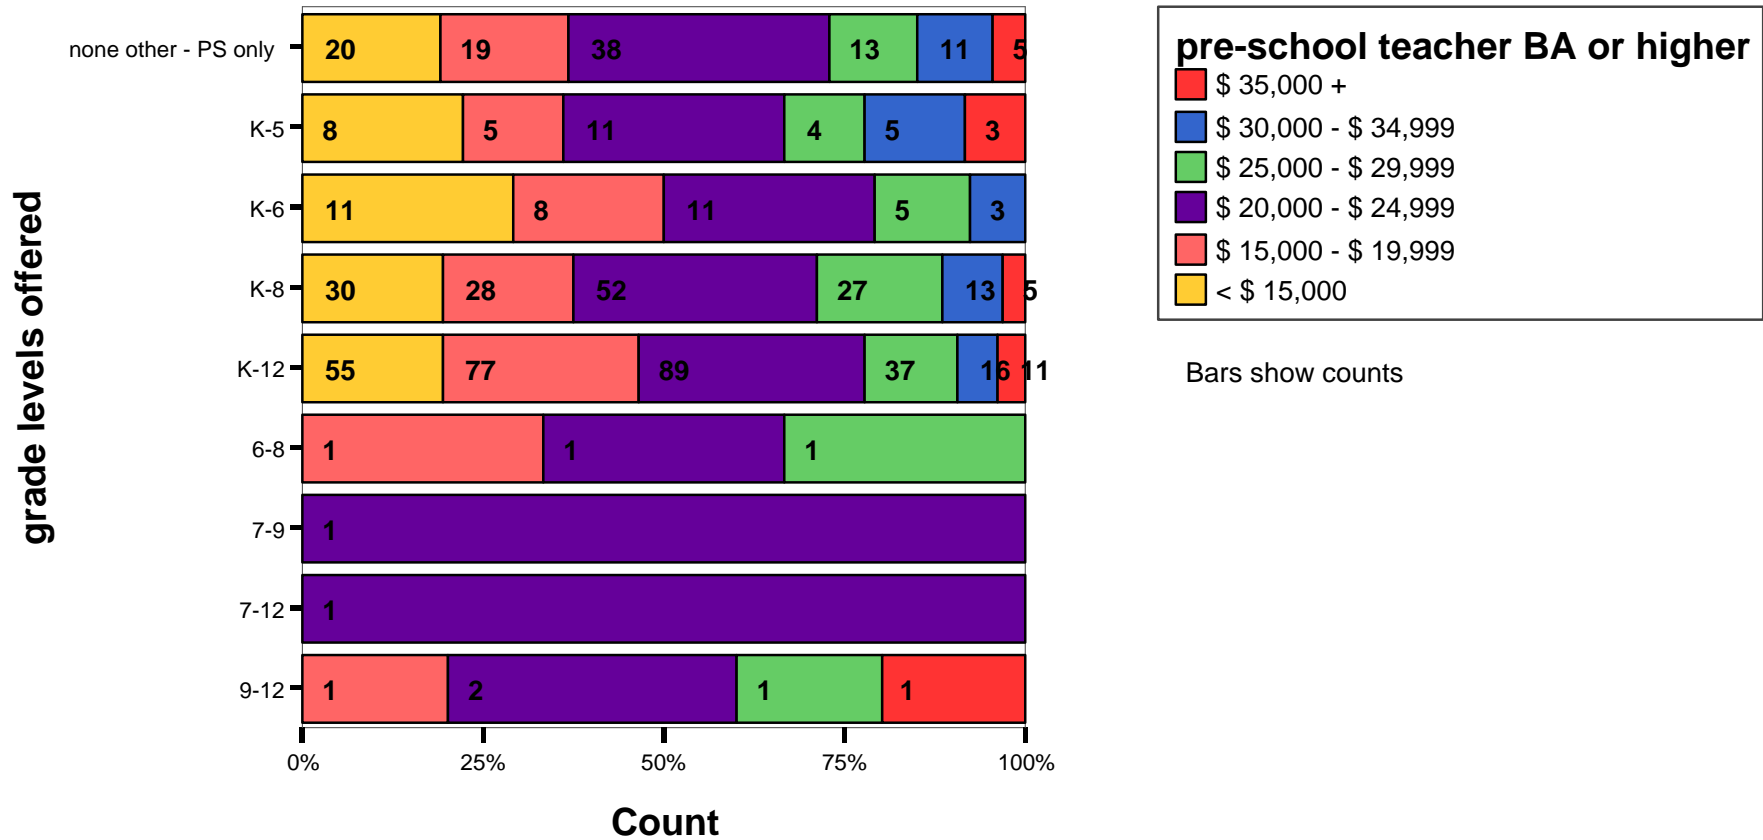

By grade levels offered - SALARIES

Pre-School Teacher BA or Higher