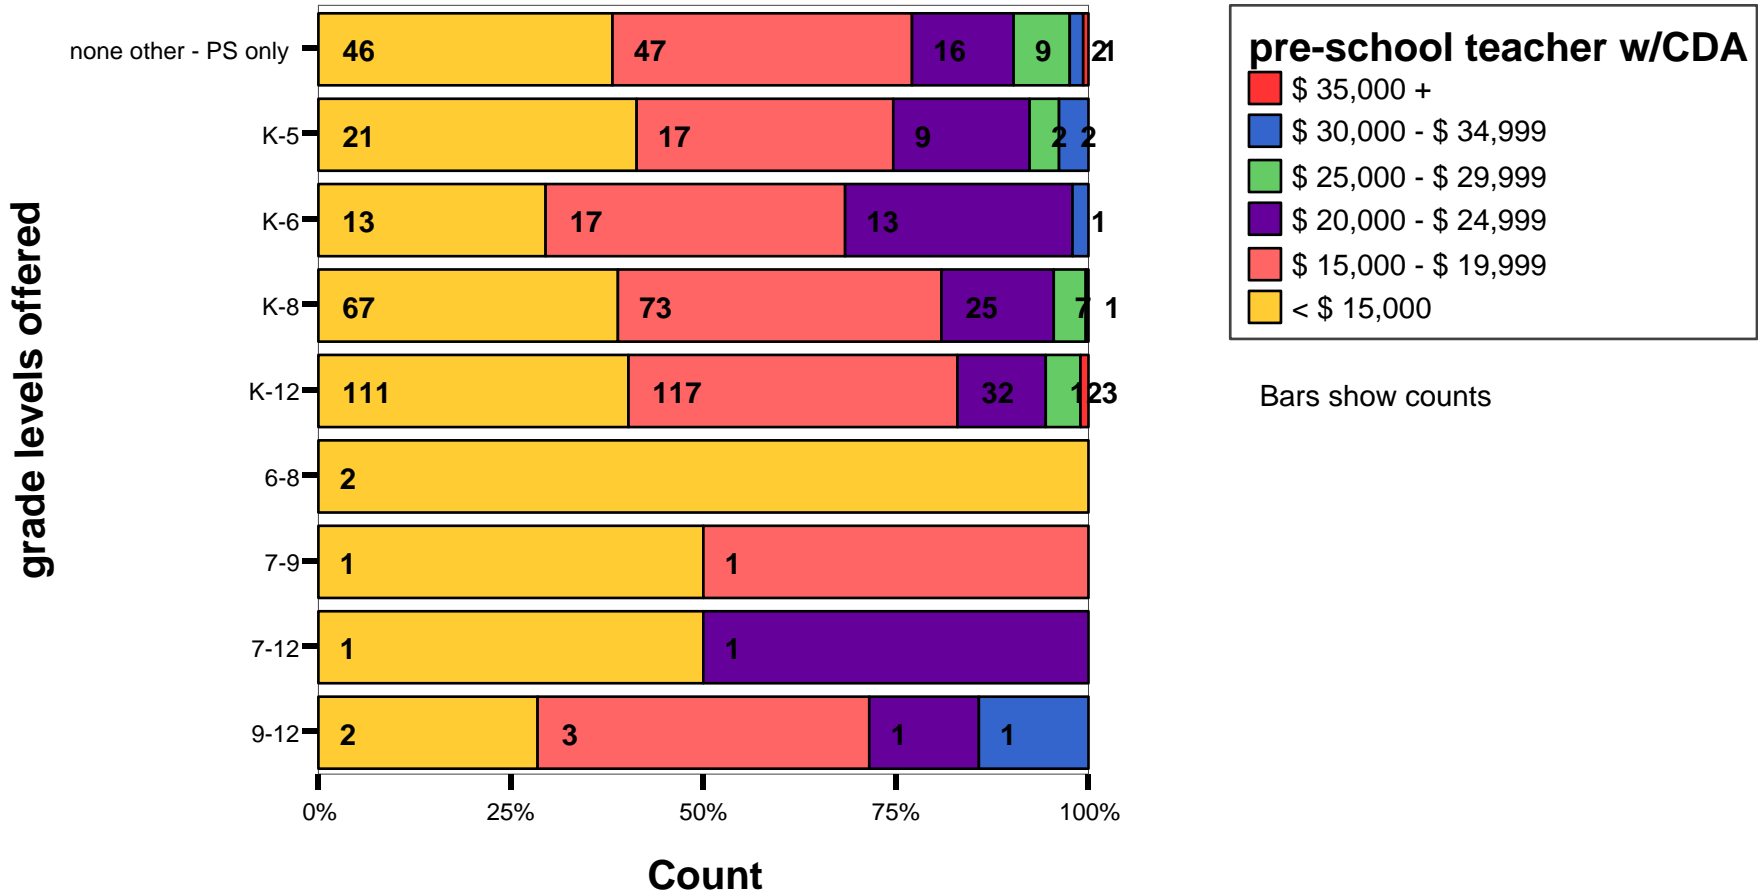

By grade levels offered - SALARIES

Pre-School Teacher with CDA