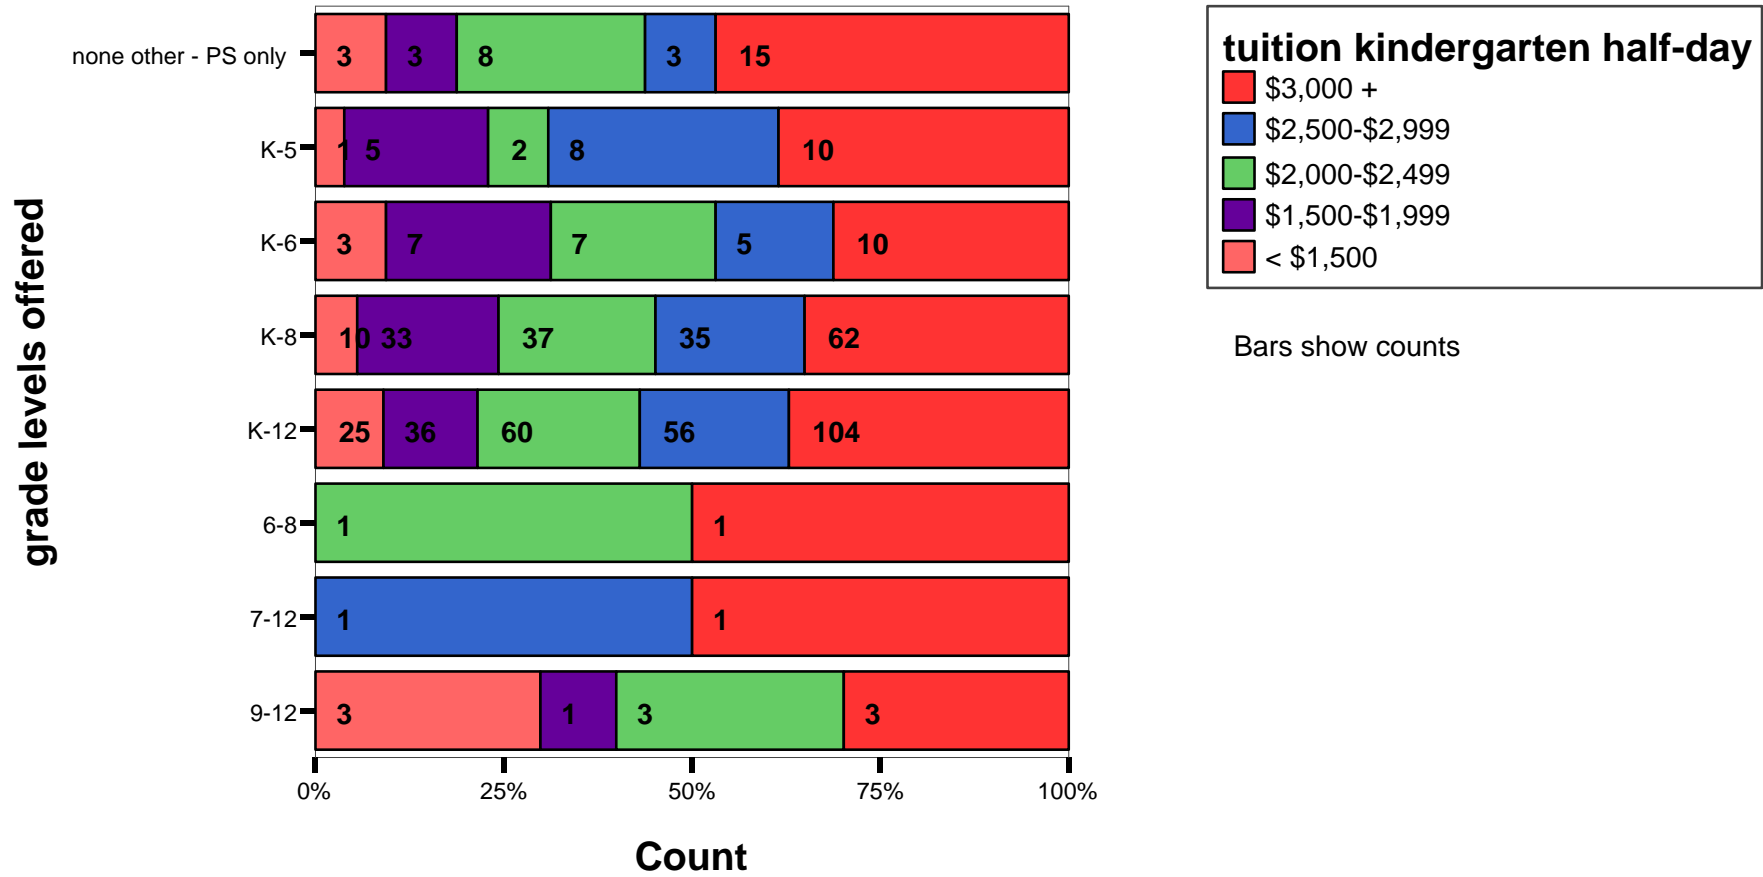

By grade levels offered - TUITION AND FEES

Kindergarten - half day