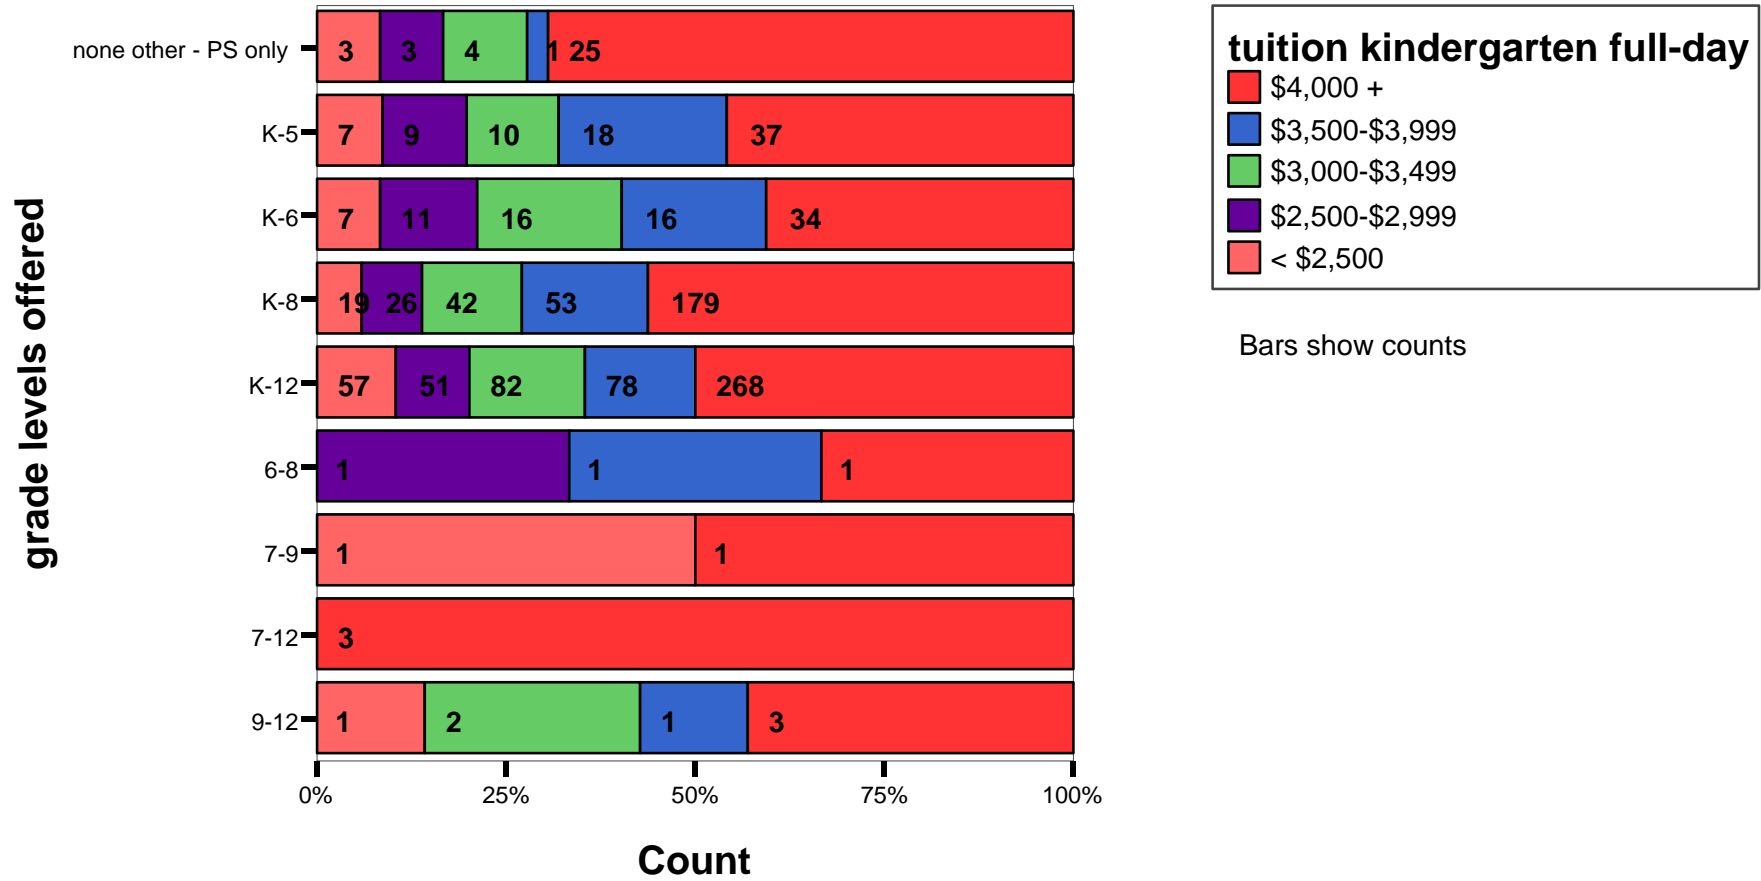

By grade levels offered - TUITION AND FEES

Kindergarten - full day