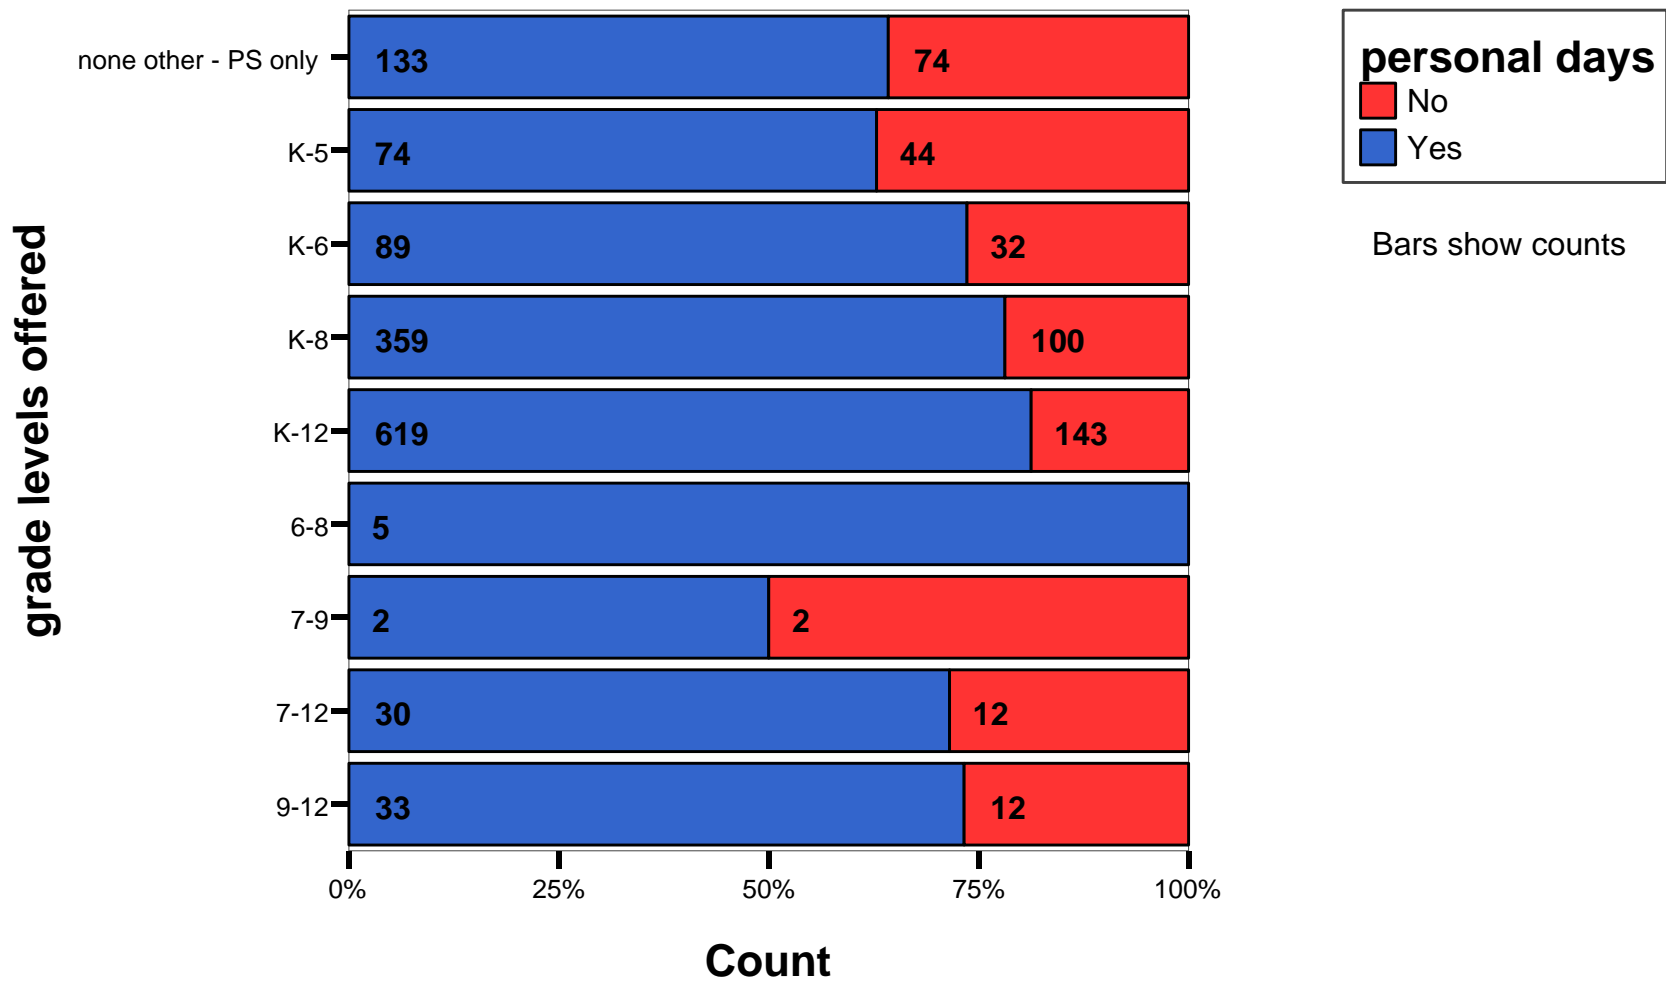

By grade levels offered - BENEFITS

Do you offer personal days?